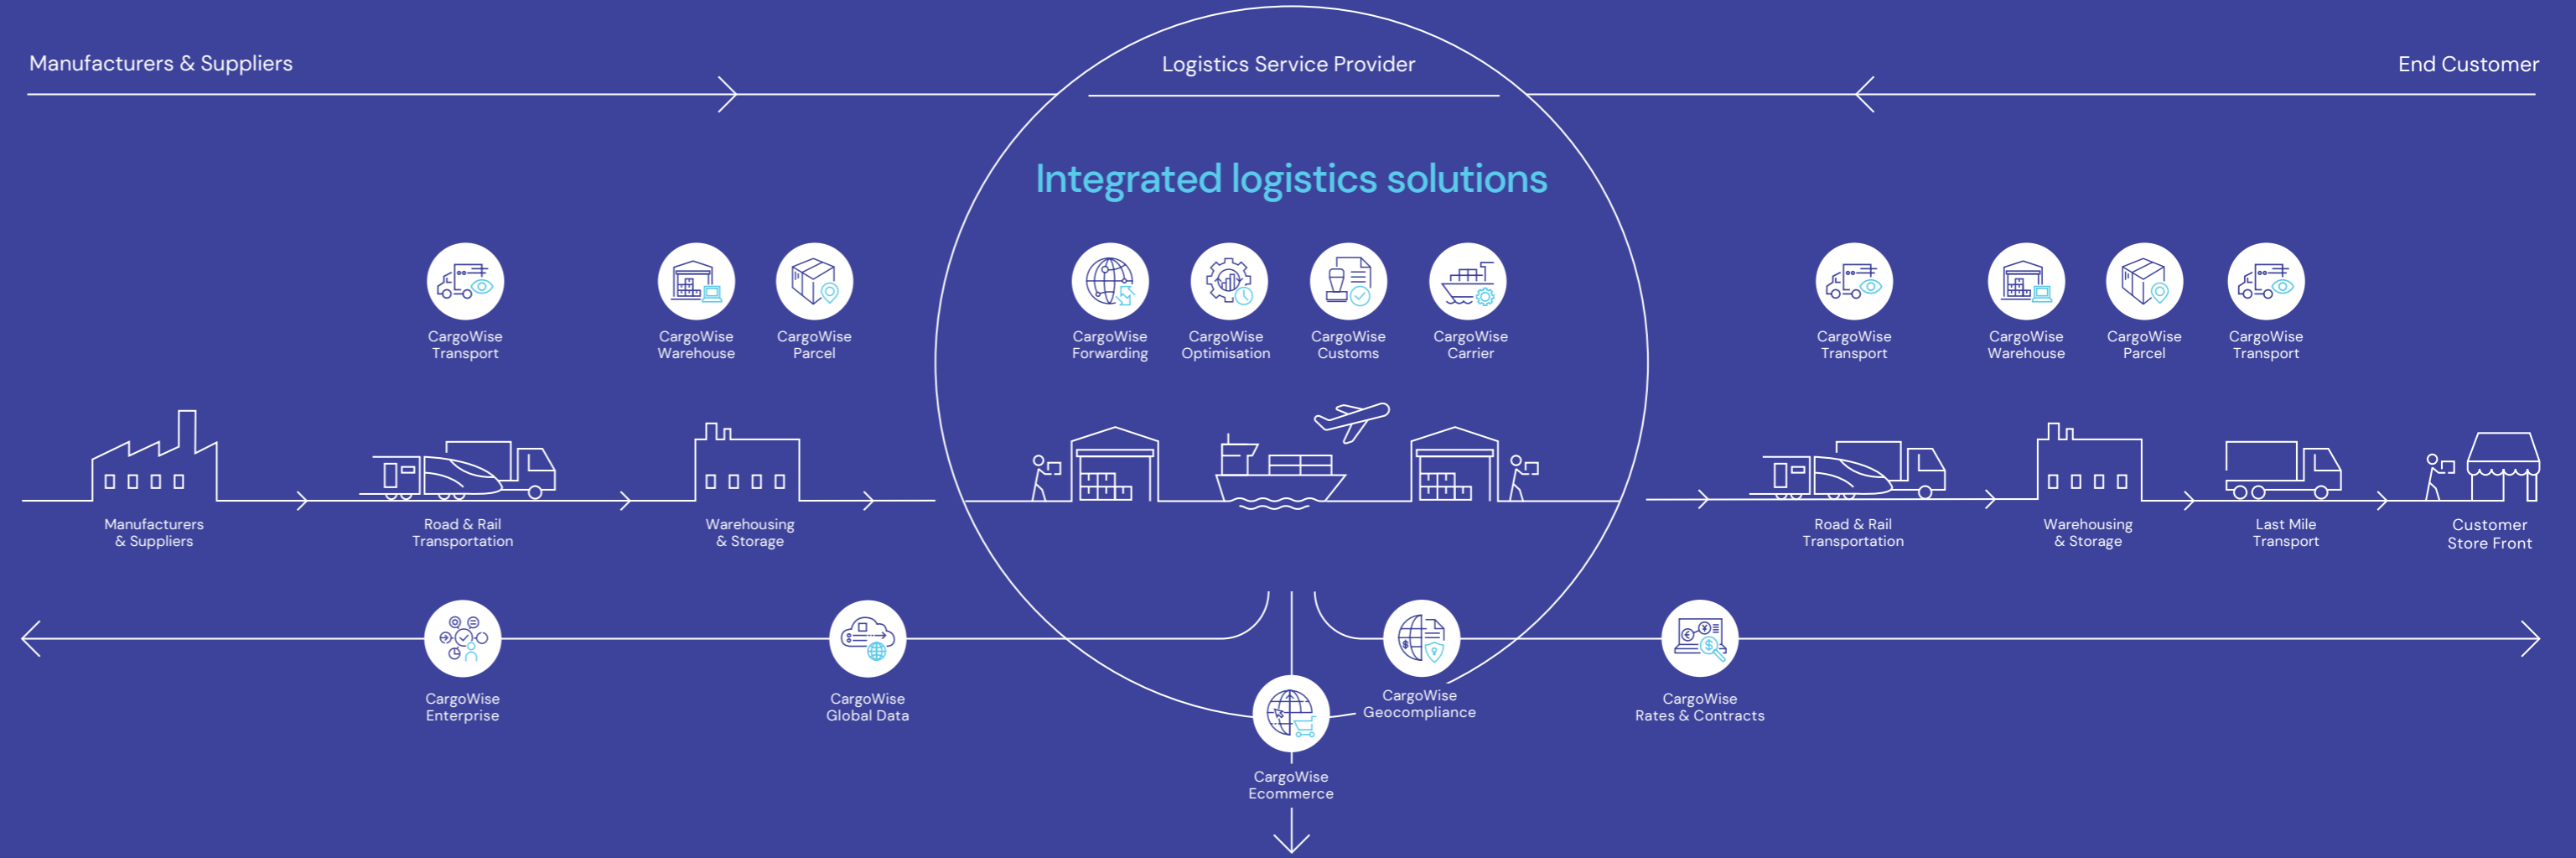

24

OF THE TOP 25 GLOBAL FREIGHT FORWARDERS ARE OUR CUSTOMERS

41

OF THE TOP 50 GLOBAL THIRD PARTY LOGISTICS PROVIDERS ARE OUR CUSTOMERS

18,000+

LOGISTICS CUSTOMERS USE OUR SOFTWARE

Our single-platform system automates and optimises processes throughout your business – giving you total transparency and control over all your operations.

An integral link in the global supply chain, CargoWise enables customers to execute highly complex logistics transactions and manage their operations on one database across multiple users, functions, offices, countries and languages.

Data is entered once and made available across your operation – all at the touch of a button.

“CargoWise gave us an enterprise solution that enabled us to become a global player.”

— Yusen Logistics

# Streamline your supply chain.

Access a range of applications that support you no matter where you operate along the supply chain.

From freight forwarding and customs compliance through to transport and warehouse management, the breadth and depth of CargoWise is transforming the global logistics industry.