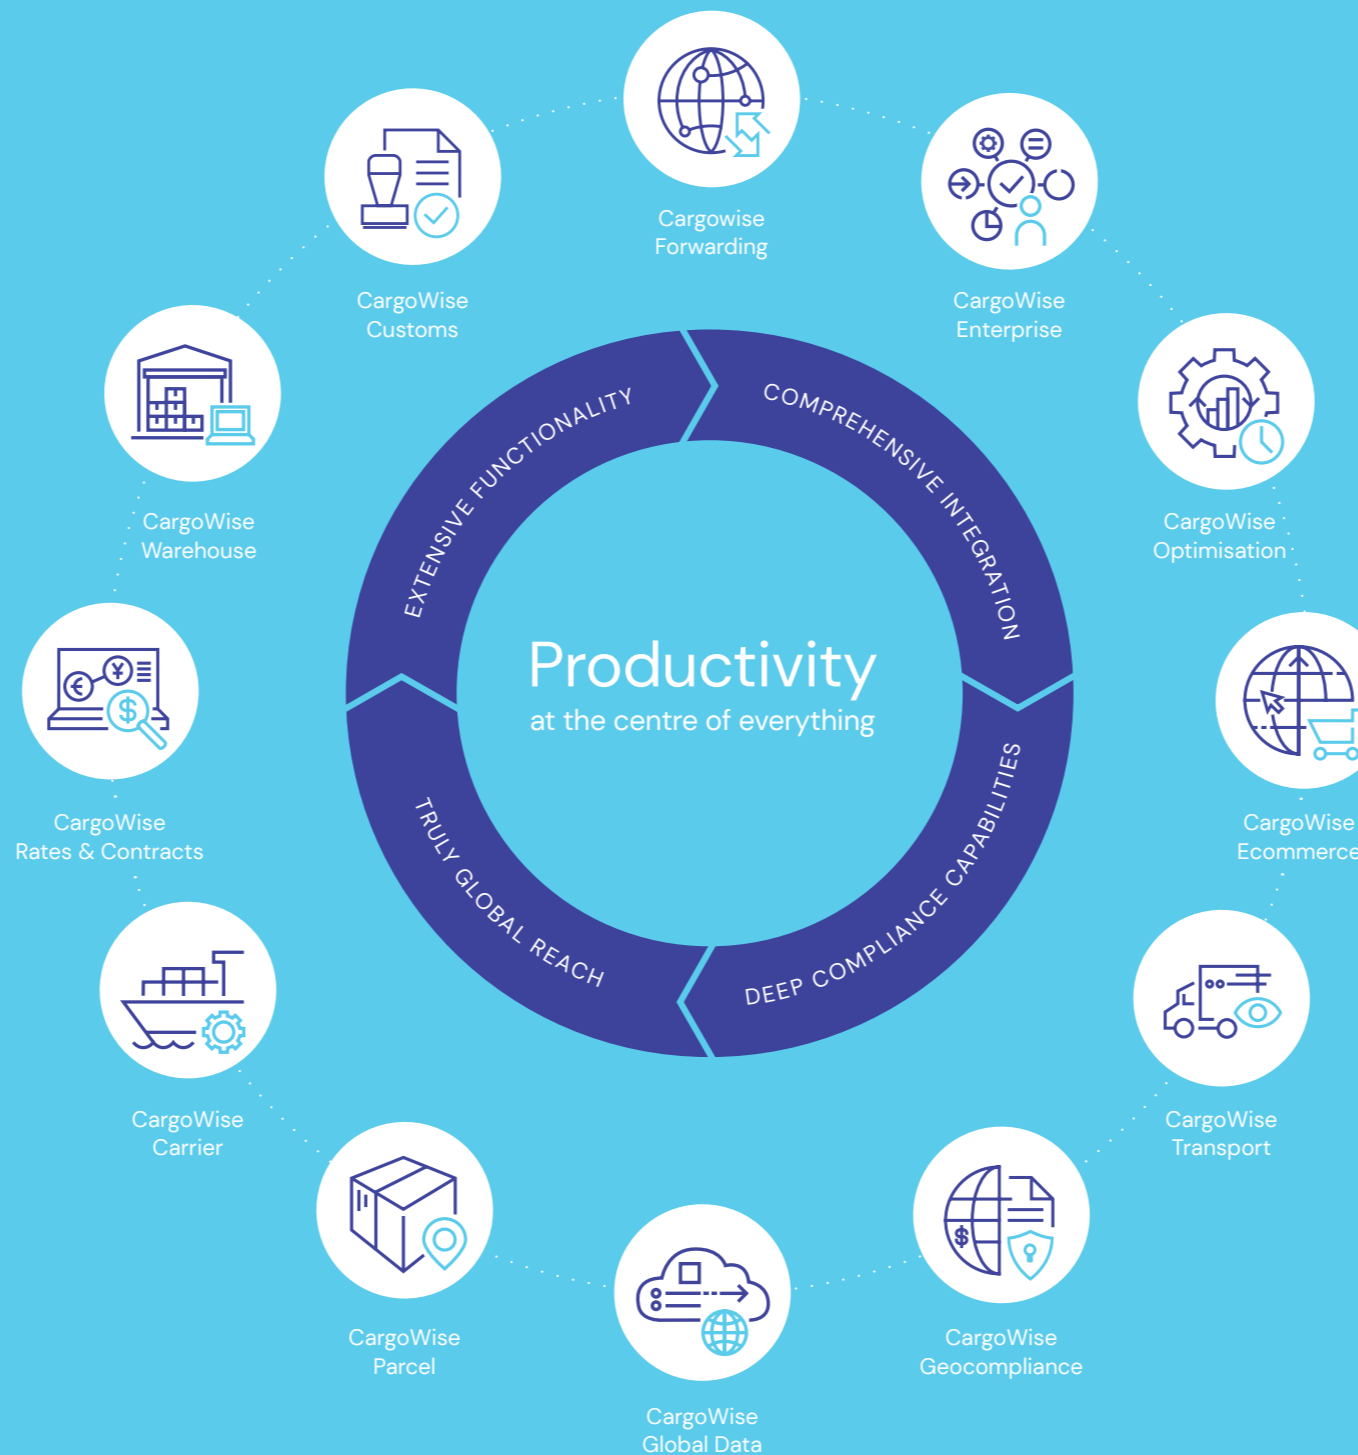

24

OF THE TOP 25 GLOBAL FREIGHT FORWARDERS ARE OUR CUSTOMERS

41

OF THE TOP 50 GLOBAL THIRD PARTY LOGISTICS PROVIDERS ARE OUR CUSTOMERS

18,000+

LOGISTICS CUSTOMERS USE OUR SOFTWARE

Our single-platform system automates and optimises processes throughout your business – giving you total transparency and control over all your operations.